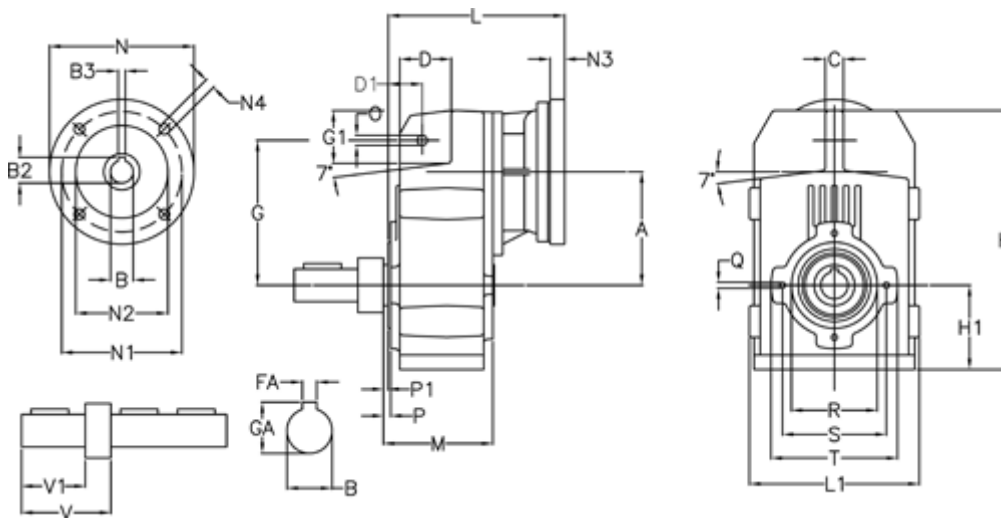

Article number: 29560508321240

Description: Shaft mounted gear
A513R-83,2-P100B5

Measures

A = 211.30	FA = 14	M = 163.0	Q = M12x19
B = 50	G = 278	N = 250	R = 180
B1 = 28	G1 = 105.5	N1 = 215	S = 215
B2 = 31.3	GA = 53.5	N2 = 180	T = 250
B3 = 8	H = 479.0	N4 = M12x16	V = 146.5
C = 20	H1 = 144.0	O = 22	V1 = 100
D = 93.5	L = 297.5	P = 8.5	
D1 = 65.0	L1 = 273	P1 = 4.5	